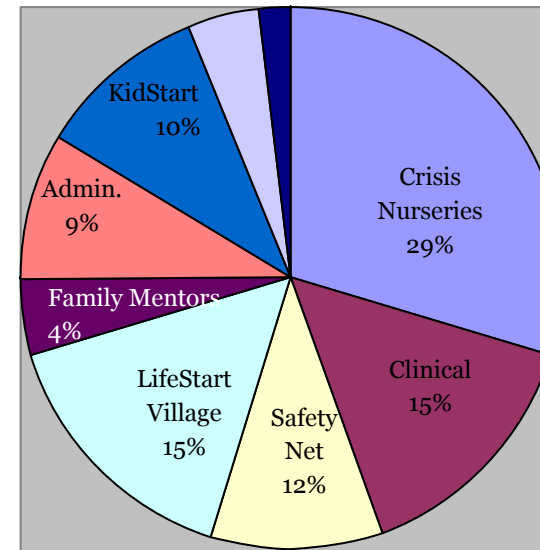

PROGRAM OVERVIEW: WHO WE SERVED

REVENUE REPORT

EXPENSE REPORT

INDIVIDUAL DONORS CONTINUED

Crisis Nurseries: 24/7 free care for children at risk for abuse or neglect. **1,721 children** visited the nurseries **10,120 times** for a total of **52,538 hours** of care. **7,819 meals** and snacks were served.

LifeStart Village: Housing and self-sufficiency program for homeless single mothers and their children. **54 mothers** with **88 children** housed. **624 hours** of individualized case management provided.

Safety Net: Outreach, support and education on issues surrounding those associated with polygamy and those transitioning out of polygamous cultures. **1,271 served.**

Volunteers: **453** community volunteers gave **12,166 hours** of service

Government Funding	\$1,018,630
Grants and Donations	\$402,610
Client Fees and Rent	\$376,784
United Way	\$42,521
Misc.	\$14,845

Individual Donors Continued

*Jaclyn Nelson *Jaime B Ranke *James Brown *Jane E Young
 *Janet M and Rolando Lopez *Janet Thaeler *Janie Wells *Janna L Belko *Jeanette M Ricci *Jeff Shaw *Jeff Walters *Jennie LaFortune
 *Jennifer Huss Basquiat *Jerald Anderson *Jessica Spangler *Jewel Reichert *Jill Holloway *Jill Perry *Joan J Mason *Jody I Niko *John Bakken *John Cederquist *Jon Davis *Jonathan Richards *Josh Isaacson *Joyce Young *Judy Halford *Judy Taul *Julie Buchholz
 *Justin Shaw *Karen Haney *Karen Wiley *Kari Lyn Walker *Kathi Pearce *Karen Haney *Karen Wiley *Kari Lyn Walker *Kathi Pearce