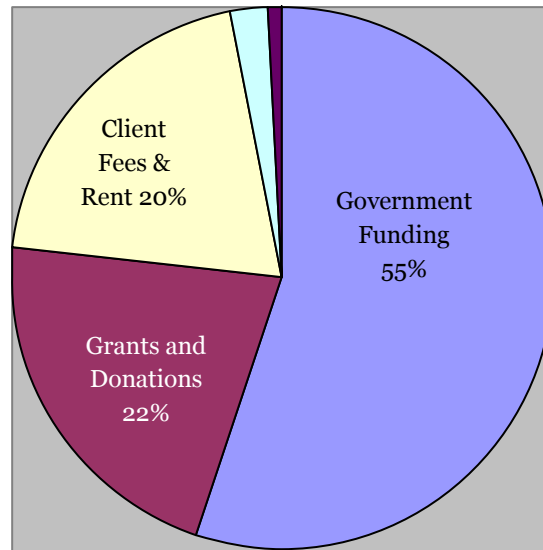

PROGRAM OVERVIEW: WHO WE SERVED

REVENUE REPORT

EXPENSE REPORT

INDIVIDUAL DONORS CONTINUED

Crisis Nurseries: 24/7 free care for children at risk for abuse or neglect. **1,721 children** visited the nurseries **10,120 times** for a total of **52,538 hours** of care. **7,819 meals** and snacks were served.

Counseling: professional therapy for children, families and individuals. **311 clients** received **3,761.5 hours** of professional therapy. Charges based on income.

Family Mentoring Program: Free in-home parenting support. **413 individuals** from 105 different families received **907.5 hours** of in-home education/support.

Adoption Respite: In-home respite care for families who have adopted at least one child from the State of Utah. **90 children** from 27 different families received **1,744 hours** of respite care.

KidStart Daycare: professional daycare services. **130 children** served.

LifeStart Village: Housing and self-sufficiency program for homeless single mothers and their children. **54 mothers** with **88 children** housed. **624 hours** of individualized case management provided.

Safety Net: Outreach, support and education on issues surrounding those associated with polygamy and those transitioning out of polygamous cultures. **1,271 served.**

Volunteers: **453** community volunteers gave **12,166 hours** of service

Government Funding	$1,018,630
Grants and Donations	$402,610
Client Fees and Rent	$376,784
United Way	$42,521
Misc.	$14,845

Individual Donors Continued

*Jaclyn Nelson *Jaime B Ranke *James Brown *Jane E Young
*Janet M and Rolando Lopez *Janet Thaeler *Janie Wells *Janna L Belko *Jeanette M Ricci *Jeff Shaw *Jeff Walters *Jennie LaFortune
*Jennifer Huss Basquiat *Jerald Anderson *Jessica Spangler *Jewel Reichert *Jill Holloway *Jill Perry *Joan J Mason *Jody I Niko *John Bakken *John Cederquist *Jon Davis *Jonathan Richards *Josh Isaacson *Joyce Young *Judy Halford *Judy Taul *Julie Buchholz
*Justin Shaw *Karen Haney *Karen Wiley *Kari Lyn Walker *Kathi Pearce *Karen Haney *Karen Wiley *Kari Lyn Walker *Kathi Pearce